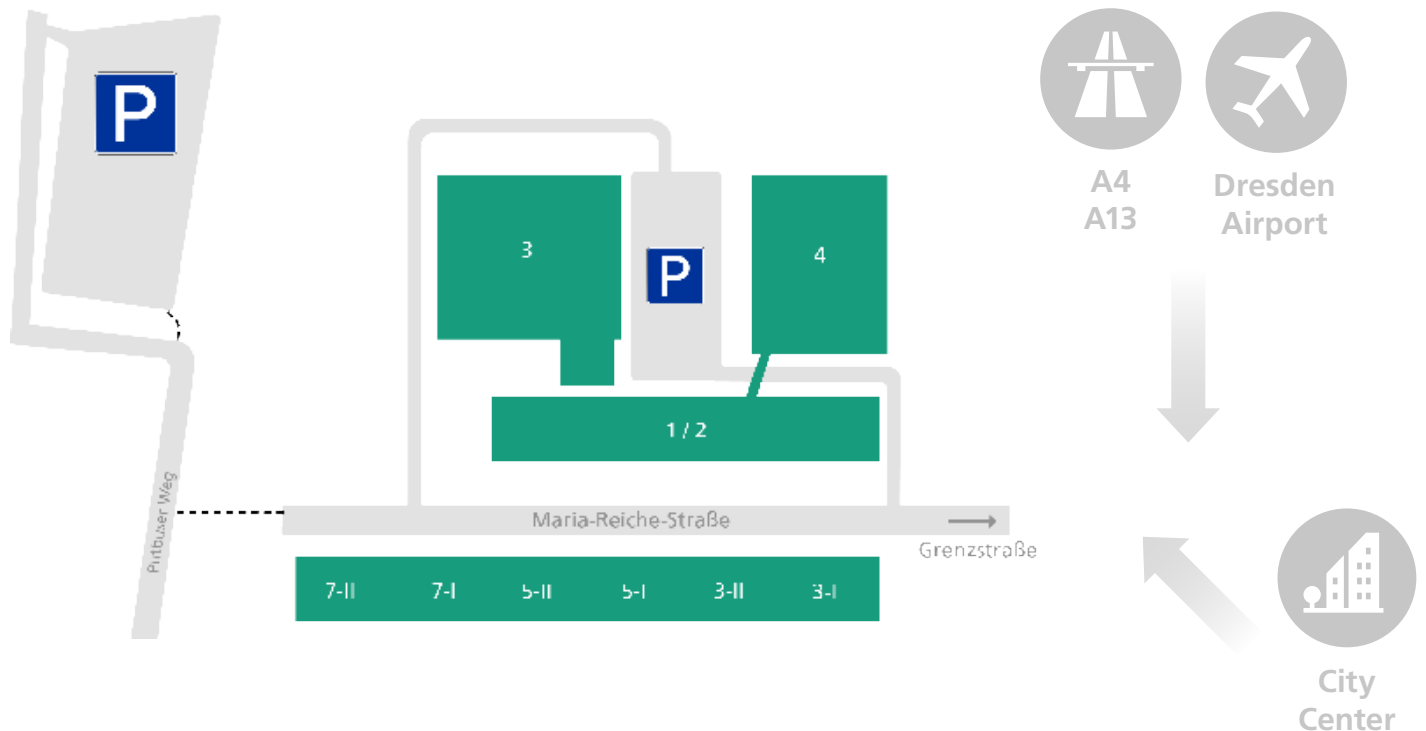

## By car/taxi

- **Via freeway (Autobahn):** Exit at „Dresden-Flughafen“ and follow Hermann-Reichelt-Straße in the direction of Hoyerswerda until you reach Grenzstraße and turn right onto Maria-Reiche-Straße.
- **From the city center:** Take B97 in the direction of Hoyerswerda to Dresden-Klotzsche. Turn left onto Grenzstraße and after approx. 500 m turn left onto Maria-Reiche-Straße.

## By public transport

- **From the city center:**
  - Take tram 7 to „Arkonastraße“. Walk left in the direction of travel to Grenzstraße and turn left onto Maria-Reiche-Straße (travel time approx. 35 min).
  - Take suburban train 2 to „Dresden-Grenzstraße“. Walk in the opposite direction to the direction of travel for about 400 m and turn right into Maria-Reiche-Straße (travel time approx. 30 min).
- **From the airport:** Take bus 80 to „Grenzstraße Mitte“ at the beginning of Dörnichtweg. Follow Grenzstraße and turn right onto Maria-Reiche-Straße (travel time approx. 10 min).